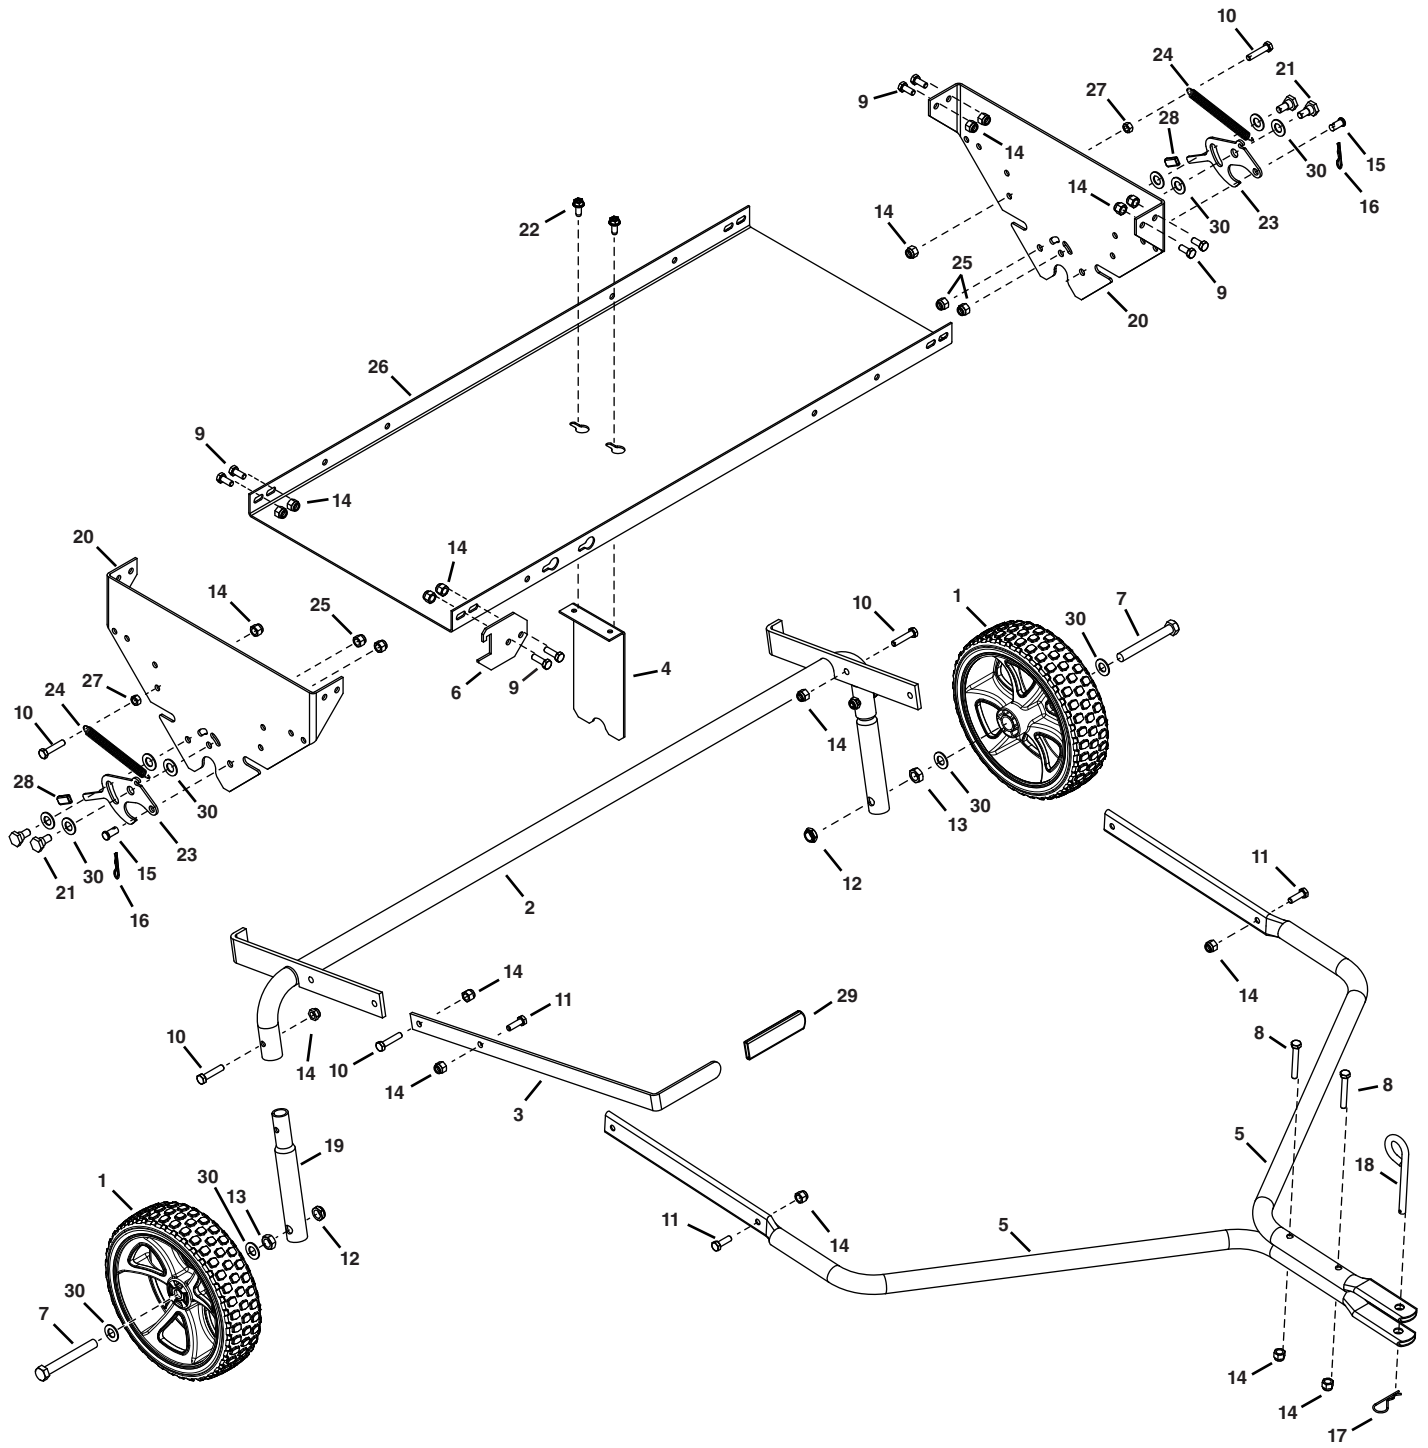

REPAIR PARTS FOR 45-04733 SMARTLINK PLATFORM

REPAIR PARTS FOR 45-04733 SMARTLINK PLATFORM

| REF | QTY | PART NO | DESCRIPTION | REF | QTY | PART NO | DESCRIPTION |
|-----|-----|---------|------------------------------|-----|-----|-----------|---------------------------------|
| 1 | 2 | 41863 | Wheel | 17 | 1 | 43343 | Hair Cotter Pin, 3/32 x 2-5/16" |
| 2 | 1 | 67204 | Lift Tube Assembly | 18 | 1 | 23353 | Hitch Pin, 3/8 x 3" |
| 3 | 1 | 26360 | Lift Handle | 19 | 2 | 28164ORG | Outside Lift Tube |
| 4 | 1 | 26345 | Center Brace | 20 | 2 | 26359 | End Plate |
| 5 | 2 | 41211 | Hitch Tube | 21 | 4 | 48106 | Shoulder Bolt, 3/8-16 x .9" |
| 6 | 1 | 26288 | Lift Handle Catch | 22 | 2 | 47630 | Hex Bolt, 5/16-18 x 3/4" |
| 7 | 2 | 28157 | Hex Bolt, 1/2-13 x 4-1/8" | 23 | 2 | 26289 | Axle Retainer |
| 8 | 2 | 44292 | Hex Bolt, 5/16-18 x 2-1/2" | 24 | 2 | HA24298 | Return Spring |
| 9 | 8 | 43182 | Hex Bolt, 5/16-18 x 3/4" | 25 | 4 | HA21362 | Nylock Nut, 3/8-16 |
| 10 | 6 | 43085 | Hex Bolt, 5/16-18 x 1-1/2" | 26 | 1 | 26358 | Tray |
| 11 | 3 | 43063 | Hex Bolt, 5/16-18 x 1" | 27 | 2 | 43083 | Hex Nut, 5/16-18 |
| 12 | 2 | 48115 | Nylock Jam Nut, 1/2-13 | 28 | 2 | 40776 | Grip (Small) |
| 13 | 2 | 43019 | Jam Nut, 1/2-13 | 29 | 1 | 46831 | Grip |
| 14 | 21 | 47810 | Nylock Nut, 5/16-18 | 30 | 12 | R19171616 | Washer, .5312 x 1 x .0598 |
| 15 | 2 | 44044 | Clevis Pin, 3/8 x 3/4" | | 1 | 28093 | Owners Manual |
| 16 | 2 | 47134 | Hair Cotter Pin, .08 x 1.58" | | | | |